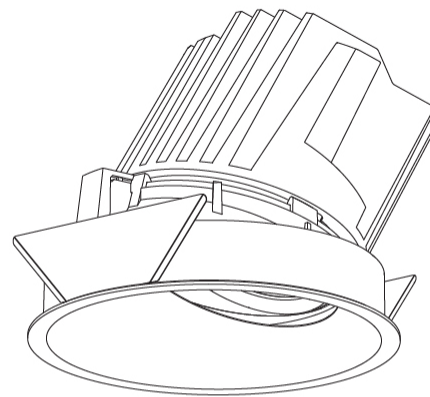

PHYSICAL

Shape: Round
Diameter (mm): 139
Diameter (in): 5 1/2
Height (mm): 126
Height (in): 4 15/16
Ceiling Thickness (mm): 10 / 12.5 / 15
Ceiling Thickness (in): 3/8 or 1/2 or 9/16
Min. Recessing Depth (mm): 140
Min. Recessing Depth (in): 5 1/2
Light Distribution: Adjustable / Asymmetric
Weight (kg): 0.816
Weight (lbs): 1.8
Fixture Finish: SSR / BKV / CWI / CRY / HAB / UFT / ITA / RUA / FTG / MYG / LOD / PUS / FRO / FUP / KIA / POP / BLS / SPG / MEY / GOH / GUM / CHC / COM / ABZ / JAG / OBR / MOS / ROR
Fixture Material: Aluminum Die Cast
Cut-out Measurements: 130mm / 5 1/8"

ELECTRICAL

Lamp Type: LED (Zhaga Standard)
Input Wattage (W): 28.6
Total Output Wattage (W): 26
Dimming: Tri-Mode (Non-Dimming and Phase Dimming (120Vac only) and 0-10V Dimming)
Driver Included: No
Driver Location: Recessed Housing
Driver Type: Constant Current - Universal
Driver Class: Class 2
Housing: See components
Input Voltage (V): 120 - 277
Constant Current (MA): 700

LED

Number of LEDs: 1
Color Temperature (°K): 2700 / 3000 / 3500 / 4000
Max. Delivered Lumen (lm): 2320 / 2380 / 2499 / 2550
Nominal Lumen (lm): 3210 / 3290 / 3459 / 3530
CRI: >90 CRI
Lamp Life (hrs): 50000

OPTICAL

Reflector: 20 / 25 / 40
Adjustability: Fixed

RATINGS AND CERTIFICATIONS

Certified By: Certified for North American Standards
IP rating: IP20